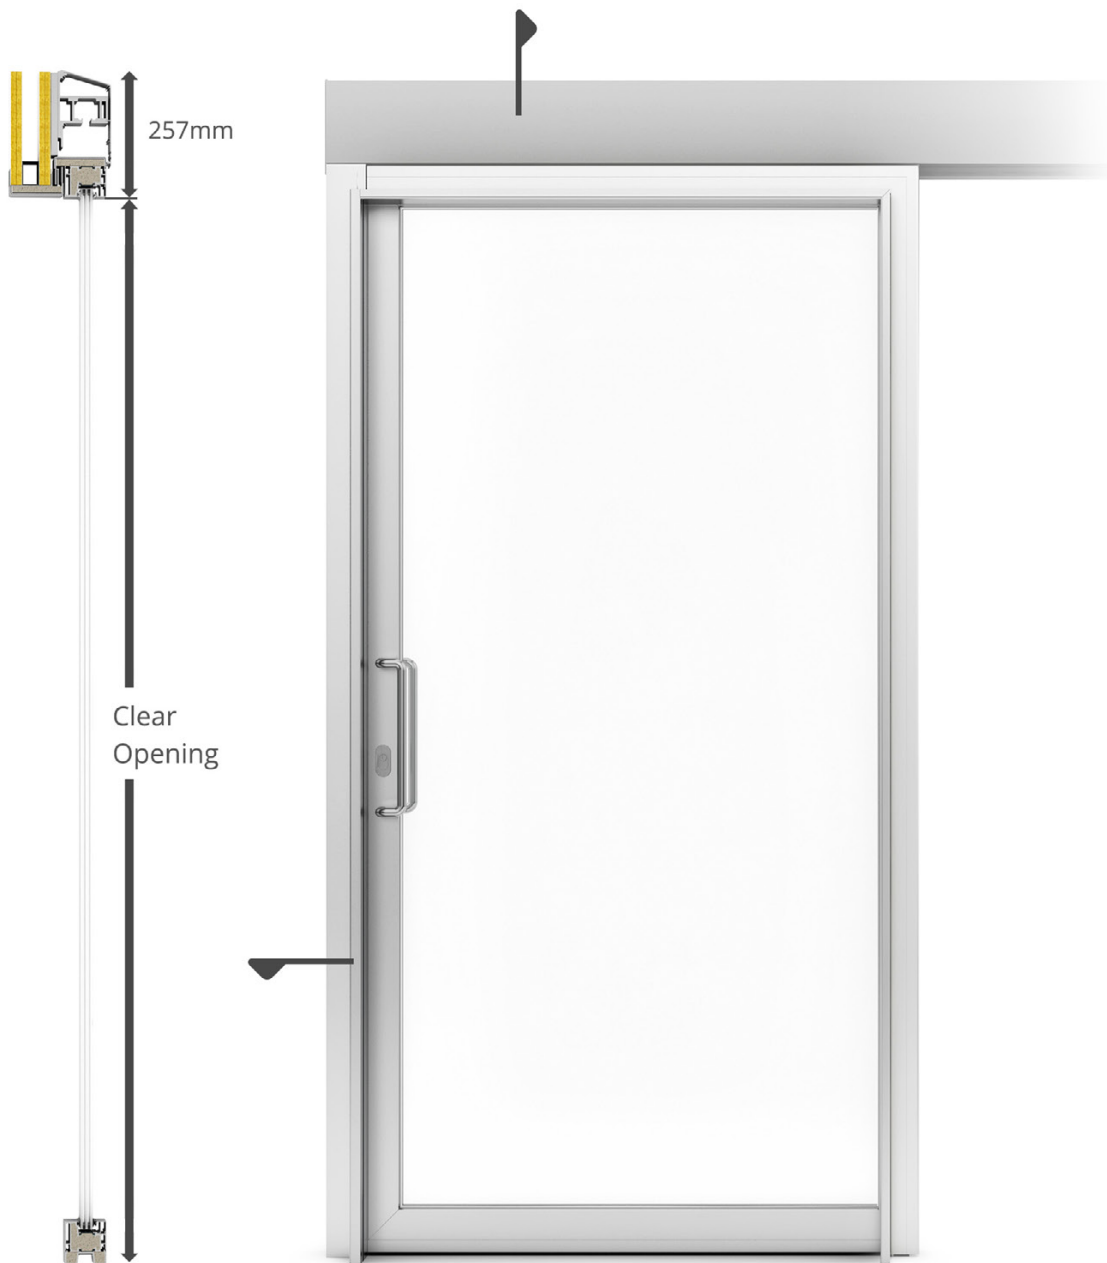

PRODUCT: GLAZED SINGLE SLIDING DOOR

TYPE: MANUAL OR AUTOMATIC

FIRE CLASS: A60

SOUND REDUCTION: UP TO 38-40 dB

CERTIFIED: BV, MED - D

MAX. SIZE: 1284x2212mm

*** Possible to increase maximum frame size due to overtime in the fire test, please contact us for more information/ Mr Brian Pedersen ***

DOOR FRAME & LEAF

Made from 62/85mm insulated aluminium profiles. As standard delivered in powder coated RAL/NCS colors or anodized in natural shades.

All framings are prepared with predrilled holes for easy fitting. Installation materials such as bolts and screws can be delivered upon request.

Manual and semi-automatic doors, also called self-closing doors are equipped with Aluflam Marine's aluminium rail system with stainless steel bearings and accessories.

Options:

- Hold open function, various activation controls, emergency power unit and automatic threshold.

<p>PRODUCT: GLAZED SINGLE SLIDING DOOR</p>	<p>FIRE CLASS: A60</p>	<p>SOUND REDUCTION: UP TO 38-40 dB</p>	<p>MAX LEAF: 1185*2162mm MAX GLASS: 1091*2068mm OVERALL C.O.: 1120x2132mm</p>
---	-----------------------------------	---	--