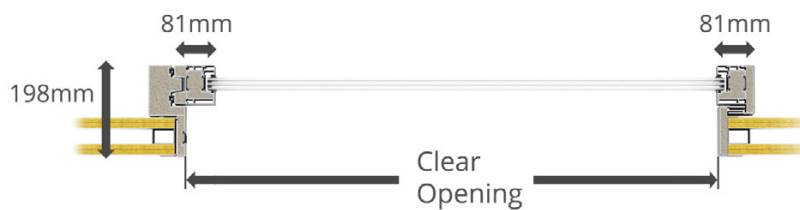

PRODUCT: GLAZED SINGLE SLIDING DOOR	FIRE CLASS: A60	SOUND REDUCTION: UP TO 38-40 dB	MAX LEAF: 1185*2162mm MAX GLASS: 1091*2068mm OVERALL C.O.: 1120x2132mm